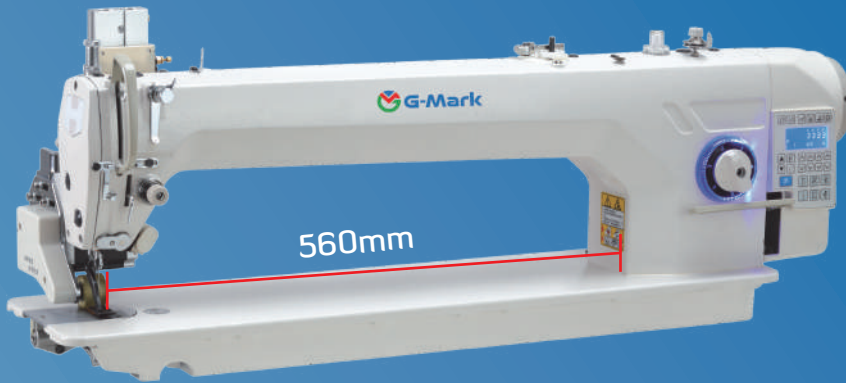

# GM9956D4-PL (560mm)

# GM9985D4-PL (850mm)

## Direct Drive Computerized High Speed Long Arm Lockstitch Machine

- Direct drive with 750W servo motor, More powerful for all type material sewing work.
- Upgraded rear Puller along with special developed pressure foot, suit for all type of quilting work
- With auto thread trimmer, auto lifter, program stitch.